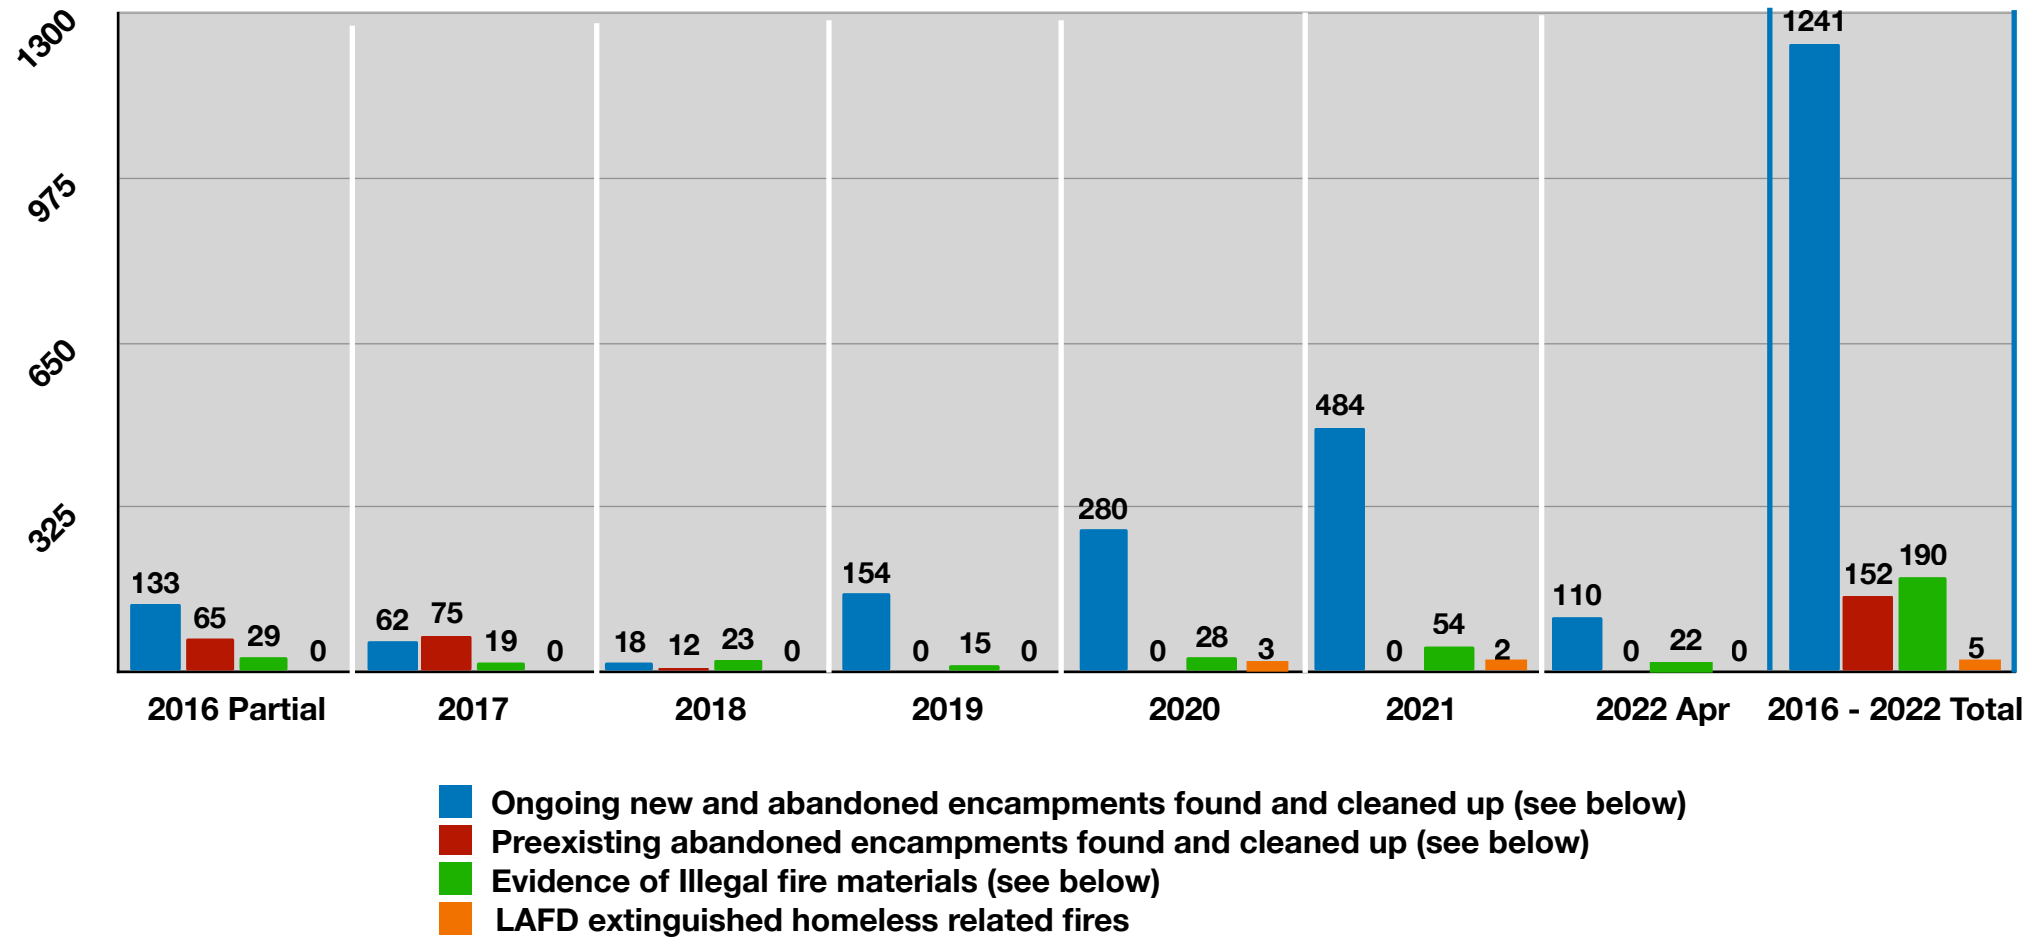

PPTFH Volunteer Response Team Results - Encampments

	2016 Partial	2017	2018	2019	2020	2021	2022 Apr	2016 - 2022 Total
Ongoing new and abandoned encampments found and cleaned up (see below)	133	62	18	154	280	484	110	1241
Preexisting abandoned encampments found and cleaned up (see below)	65	75	12	0	0	0	0	152
Evidence of Illegal fire materials (see below)	29	19	23	15	28	54	22	190
LAFD extinguished homeless related fires	0	0	0	0	3	2	0	5

Ongoing new and abandoned encampments found and cleaned up: (2016 - 2022) Remnants of new and abandoned encampments found along **beaches, bluffs and parks** and cleaned up by PPTFH volunteers, Dept. of Beaches and Harbors and other community volunteers.

Preexisting abandoned encampments found and cleaned up: (2016 - 2018) Vacated encampments that existed prior to formation of PPTFH. The encampments, consisting of trash and hazardous materials, were located in the Palisades bluffs and parks. PPTFH volunteers, assisted by the LA Conservation Corps and community volunteers, cleaned up the encampments.

Evidence of illegal fire materials: Related to either abandoned homeless encampments or general public cooking and warming fires.