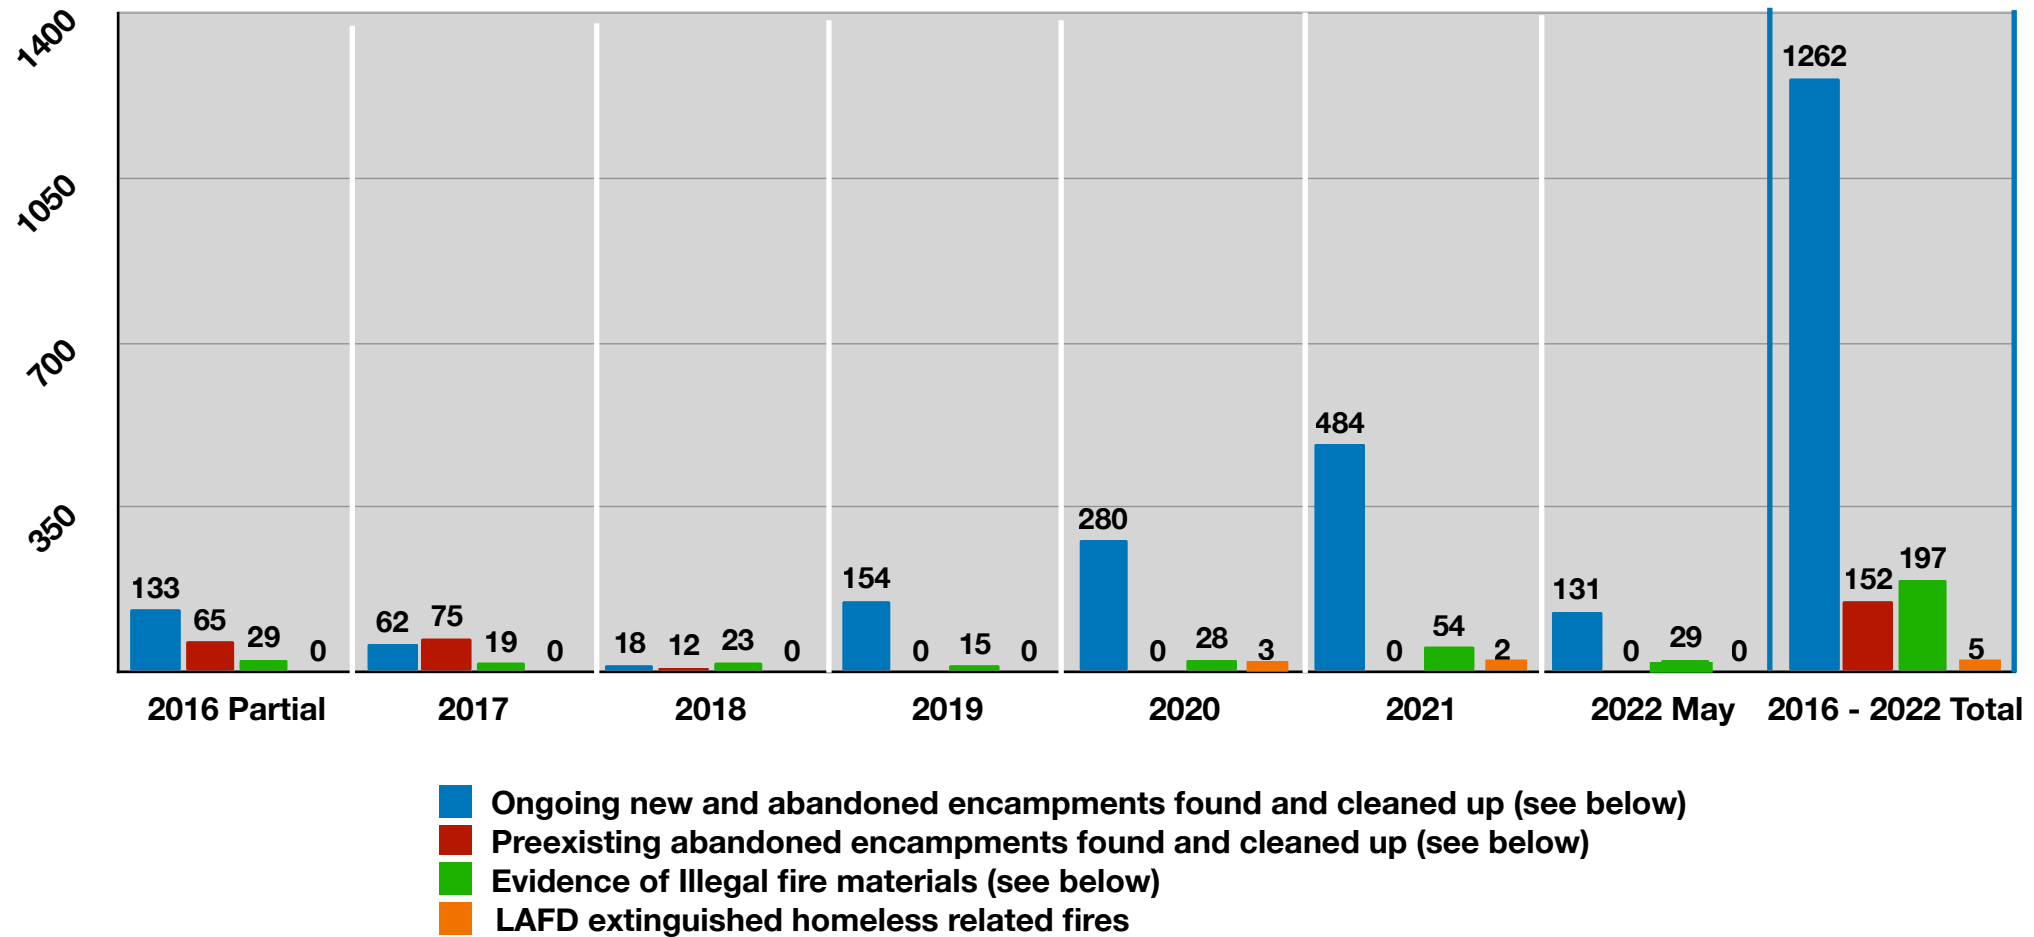

PPTFH Volunteer Response Team Results - Encampments

	2016 Partial	2017	2018	2019	2020	2021	2022 May	2016 - 2022 Total
Ongoing new and abandoned encampments found and cleaned up (see below)	133	62	18	154	280	484	131	1262
Preexisting abandoned encampments found and cleaned up (see below)	65	75	12	0	0	0	0	152
Evidence of Illegal fire materials (see below)	29	19	23	15	28	54	29	197
LAFD extinguished homeless related fires	0	0	0	0	3	2	0	5

Ongoing new and abandoned encampments found and cleaned up: (2016 - 2022) Remnants of new and abandoned encampments found along **beaches, bluffs and parks** and cleaned up by PPTFH volunteers, Dept. of Beaches and Harbors and other community volunteers.

Preexisting abandoned encampments found and cleaned up: (2016 - 2018) Vacated encampments that existed prior to formation of PPTFH. The encampments, consisting of trash and hazardous materials, were located in the Palisades bluffs and parks. PPTFH volunteers, assisted by the LA Conservation Corps and community volunteers, cleaned up the encampments.

Evidence of illegal fire materials: Related to either abandoned homeless encampments or general public cooking and warming fires.