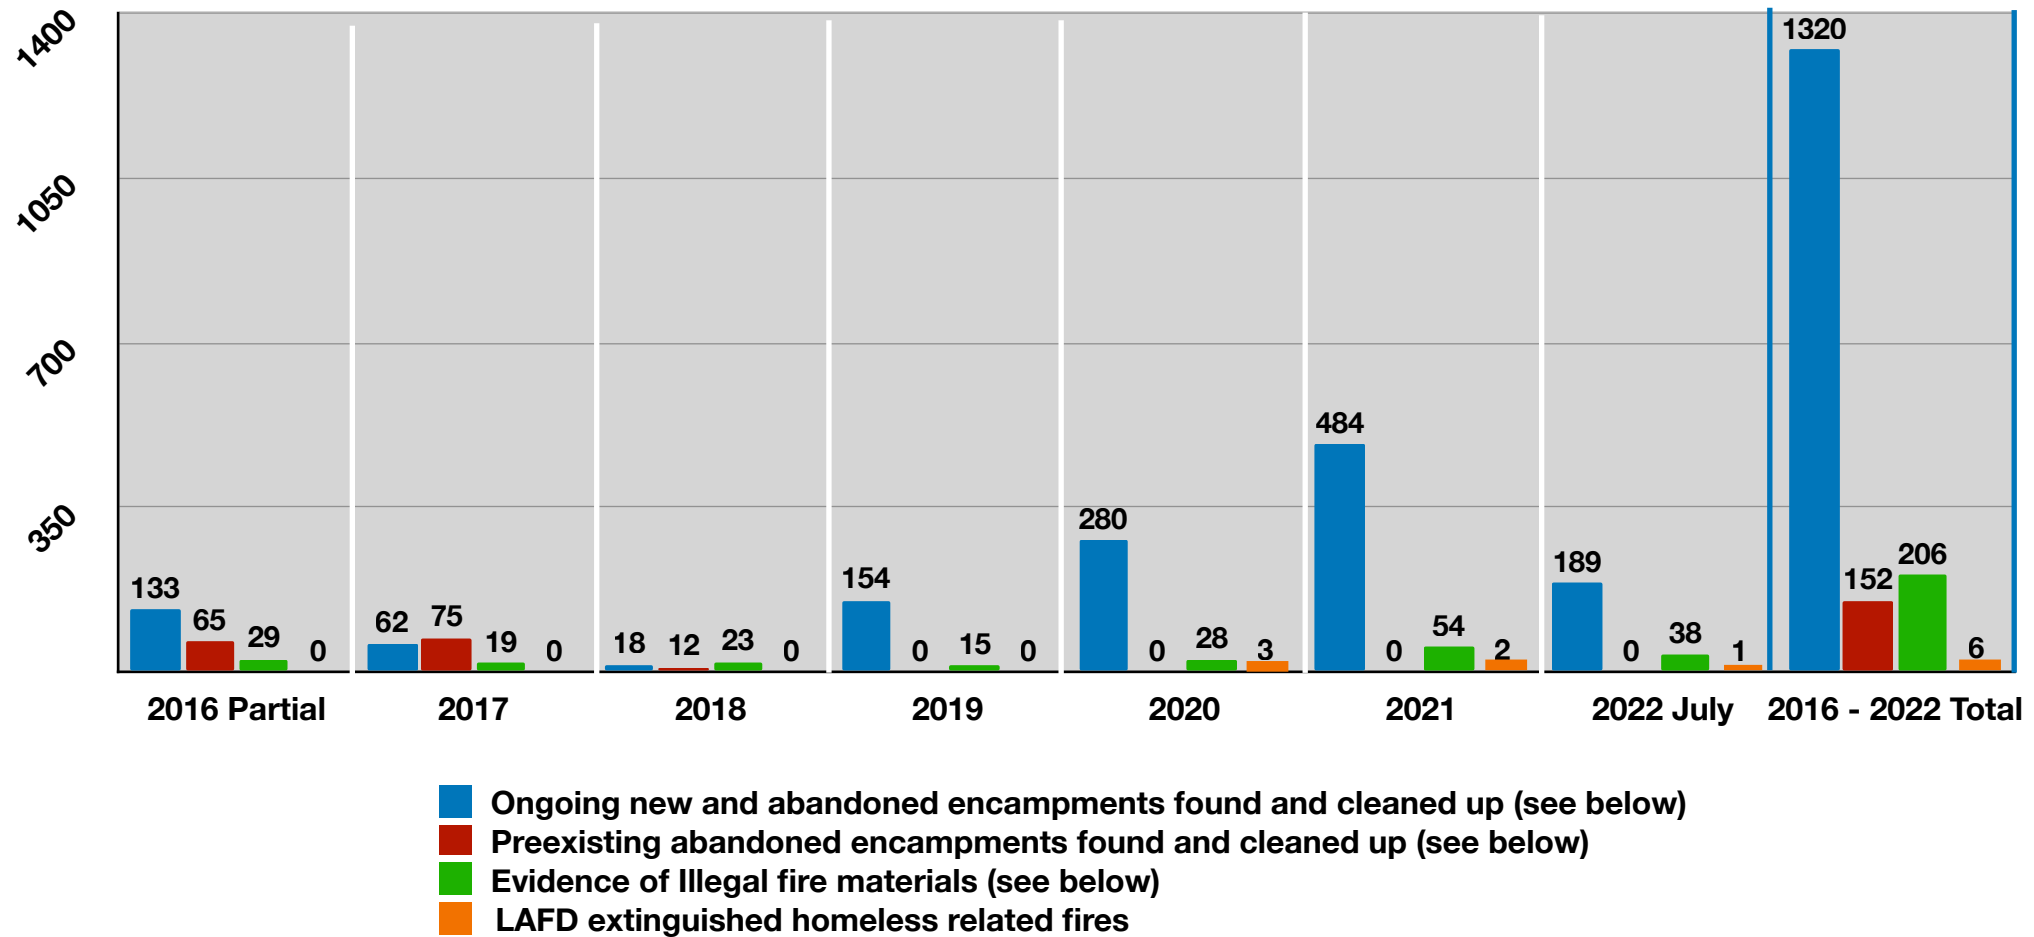

PPTFH Volunteer Response Team Results - Encampments

	2016 Partial	2017	2018	2019	2020	2021	2022 July	2016 - 2022 Total
Ongoing new and abandoned encampments found and cleaned up (see below)	133	62	18	154	280	484	189	1320
Preexisting abandoned encampments found and cleaned up (see below)	65	75	12	0	0	0	0	152
Evidence of Illegal fire materials (see below)	29	19	23	15	28	54	38	206
LAFD extinguished homeless related fires	0	0	0	0	3	2	1	6

Ongoing new and abandoned encampments found and cleaned up: (2016 - 2022) Remnants of new and abandoned encampments found along **beaches, bluffs and parks** and cleaned up by PPTFH volunteers, Dept. of Beaches and Harbors and other community volunteers.

Preexisting abandoned encampments found and cleaned up: (2016 - 2018) Vacated encampments that existed prior to formation of PPTFH. The encampments, consisting of trash and hazardous materials, were located in the Palisades bluffs and parks. PPTFH volunteers, assisted by the LA Conservation Corps and community volunteers, cleaned up the encampments.

Evidence of illegal fire materials: Related to either abandoned homeless encampments or general public cooking and warming fires.