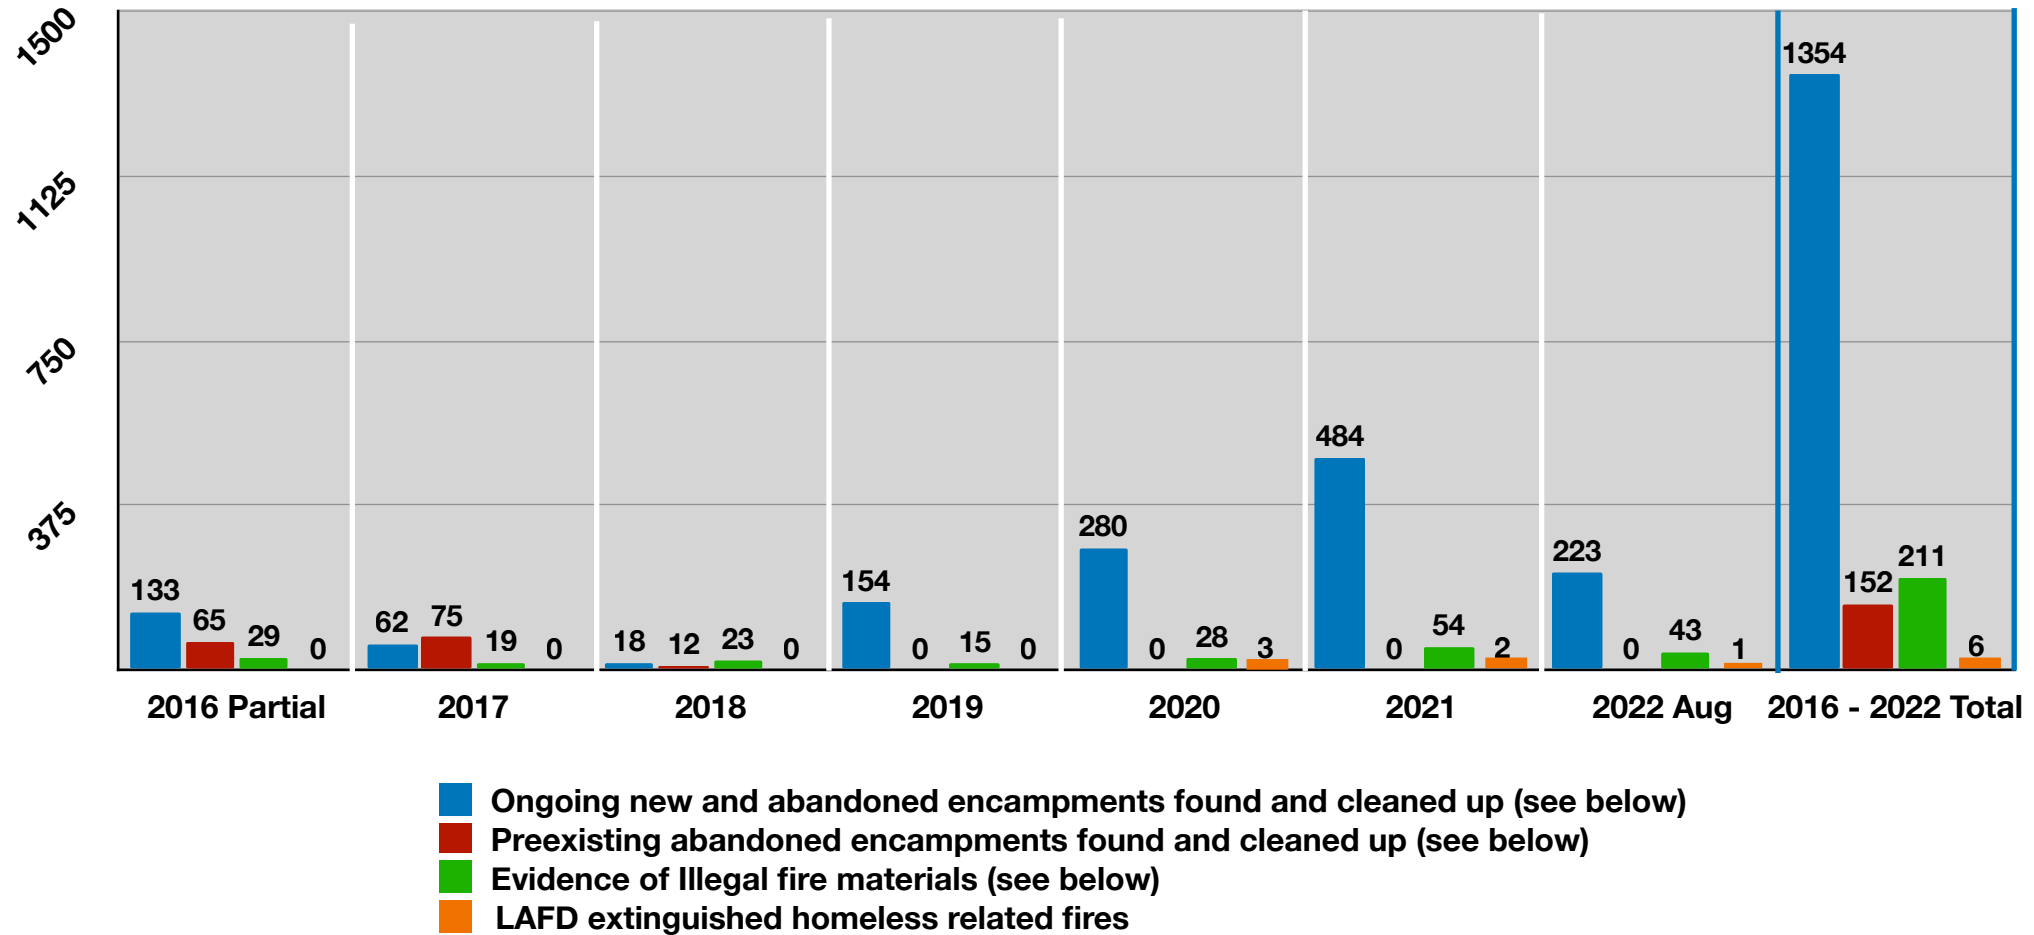

PPTFH Volunteer Response Team Results - Encampments

	2016 Partial	2017	2018	2019	2020	2021	2022 Aug	2016 - 2022 Total
Ongoing new and abandoned encampments found and cleaned up (see below)	133	62	18	154	280	484	223	1354
Preexisting abandoned encampments found and cleaned up (see below)	65	75	12	0	0	0	0	152
Evidence of Illegal fire materials (see below)	29	19	23	15	28	54	43	211
LAFD extinguished homeless related fires	0	0	0	0	3	2	1	6

Ongoing new and abandoned encampments found and cleaned up: (2016 - 2022) Remnants of new and abandoned encampments found along **beaches, bluffs and parks** and cleaned up by PPTFH volunteers, Dept. of Beaches and Harbors and other community volunteers.

Preexisting abandoned encampments found and cleaned up: (2016 - 2018) Vacated encampments that existed prior to formation of PPTFH. The encampments, consisting of trash and hazardous materials, were located in the Palisades bluffs and parks. PPTFH volunteers, assisted by the LA Conservation Corps and community volunteers, cleaned up the encampments.

Evidence of illegal fire materials: Related to either abandoned homeless encampments or general public cooking and warming fires.