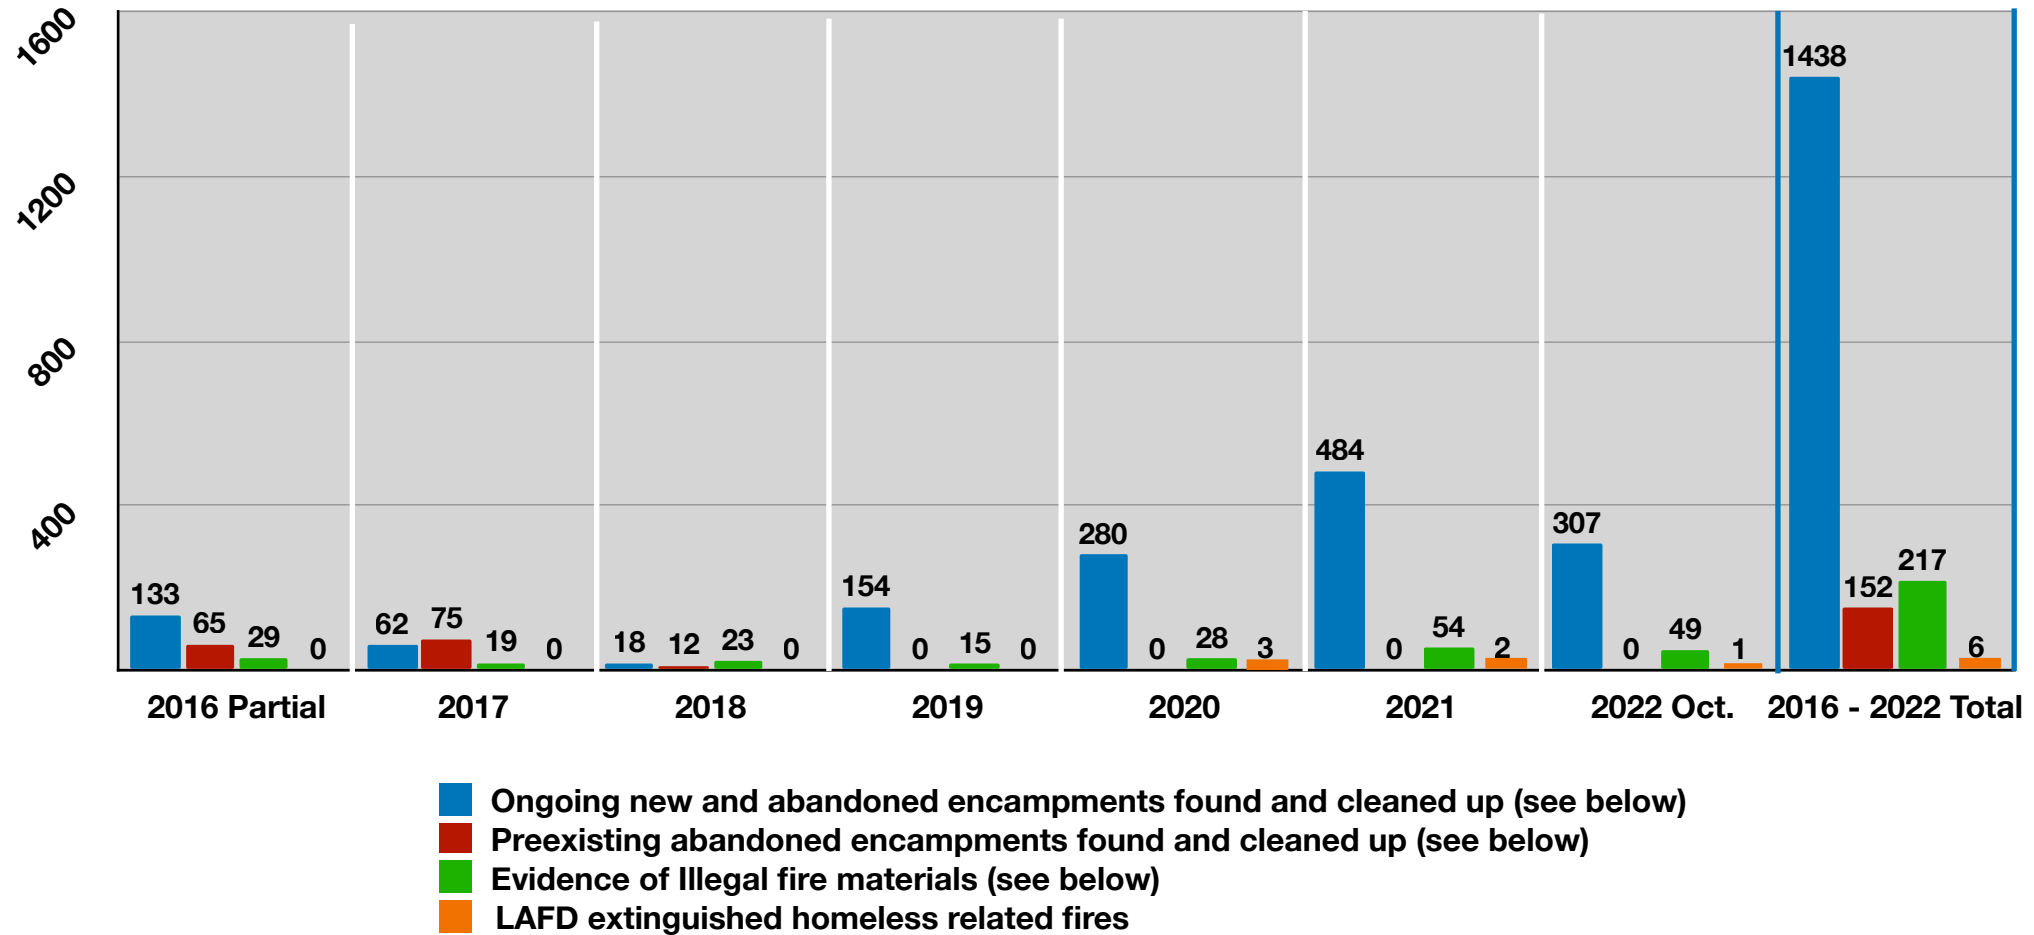

PPTFH Volunteer Response Team Results - Encampments

	2016 Partial	2017	2018	2019	2020	2021	2022 Oct.	2016 - 2022 Total
Ongoing new and abandoned encampments found and cleaned up (see below)	133	62	18	154	280	484	307	1438
Preexisting abandoned encampments found and cleaned up (see below)	65	75	12	0	0	0	0	152
Evidence of Illegal fire materials (see below)	29	19	23	15	28	54	49	217
LAFD extinguished homeless related fires	0	0	0	0	3	2	1	6

Ongoing new and abandoned encampments found and cleaned up: (2016 - 2022) Remnants of new and abandoned encampments found along **beaches, bluffs and parks and cleaned up by PPTFH volunteers, Dept. of Beaches and Harbors and other community volunteers.**

Preexisting abandoned encampments found and cleaned up: (2016 - 2018) Vacated encampments that existed prior to formation of PPTFH. The encampments, consisting of trash and hazardous materials, were located in the Palisades bluffs and parks. PPTFH volunteers, assisted by the LA Conservation Corps and community volunteers, cleaned up the encampments.

Evidence of illegal fire materials: Related to either abandoned homeless encampments or general public cooking and warming fires.