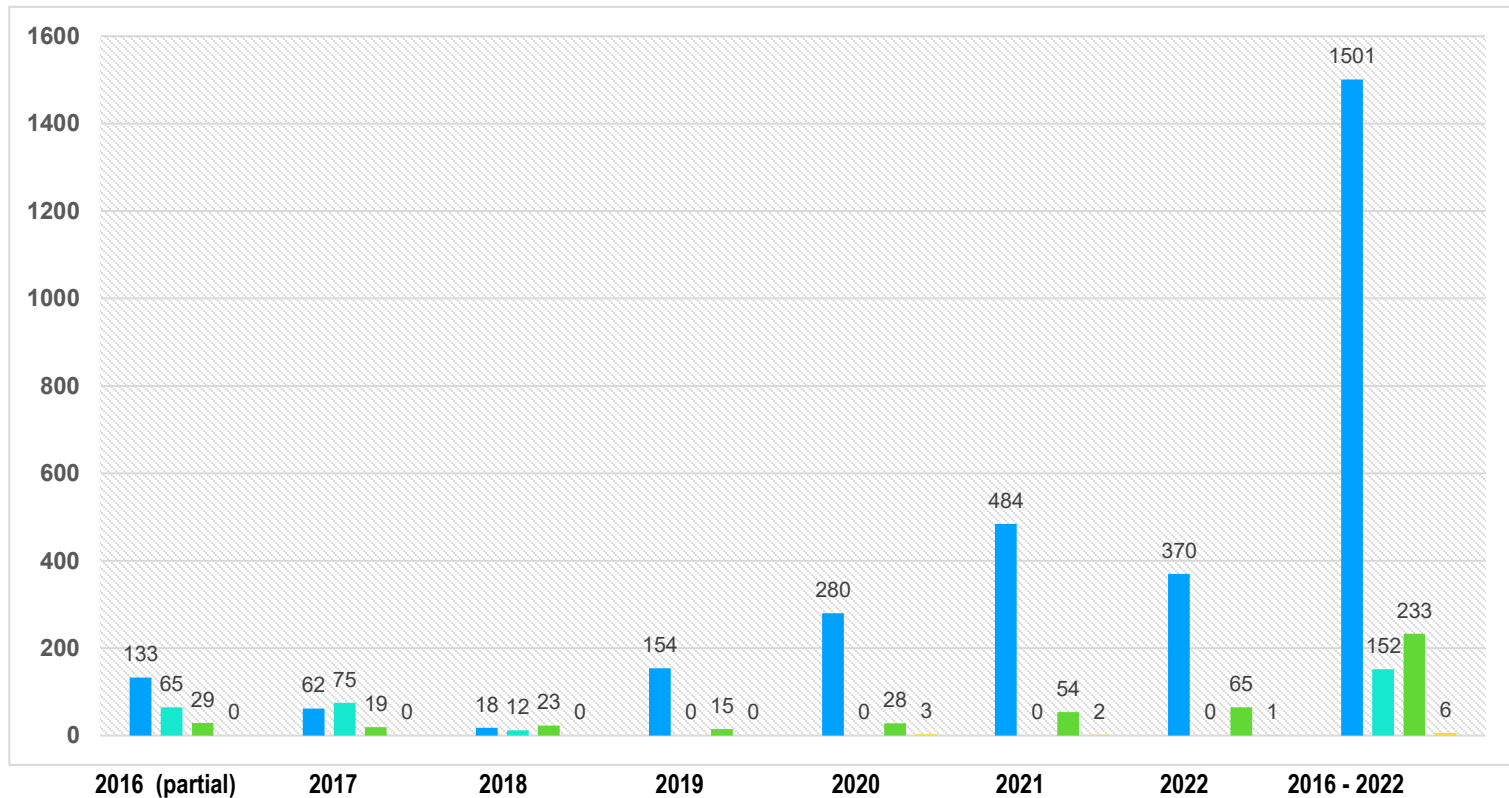

PPTFH Volunteer Response Team Results - Encampments

	2016 (partial)	2017	2018	2019	2020	2021	2022	2016-2022
ONGOING NEW / ABANDONED ENCAMPMENTS (see below)	133	62	18	154	280	484	370	1501
PRE-EXISTING NEW / ABANDONED ENCAMPMENTS (see below)	65	75	12	0	0	0	0	152
EVIDENCE OF ILLEGAL FIRE MATERIALS (see below)	29	19	23	15	28	54	65	233
LAFD EXTINGUISHED HOMELESS RELATED FIRES	0	0	0	0	3	2	1	6