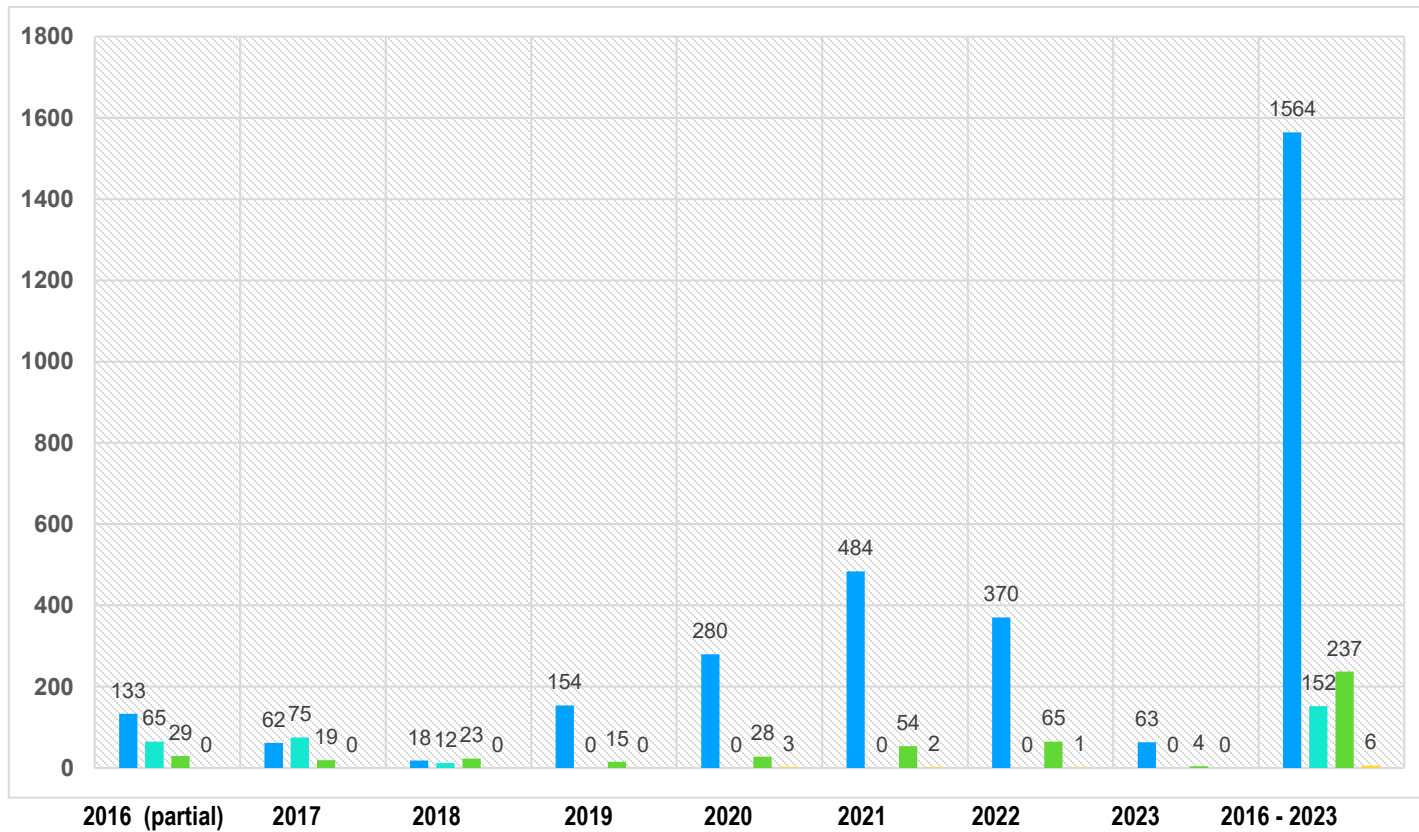

February 2023 - PPTFH Volunteer Response Team Results - Encampments

	2016 (partial)	2017	2018	2019	2020	2021	2022	2023	2016-2023
ONGOING NEW / ABANDONED ENCAMPMENTS (see below)	133	62	18	154	280	484	370	63	1564
PRE-EXISTING NEW / ABANDONED ENCAMPMENTS (see below)	65	75	12	0	0	0	0	0	152
EVIDENCE OF ILLEGAL FIRE MATERIALS (see below)	29	19	23	15	28	54	65	4	237
LAFD EXTINGUISHED HOMELESS RELATED FIRES	0	0	0	0	3	2	1	0	6