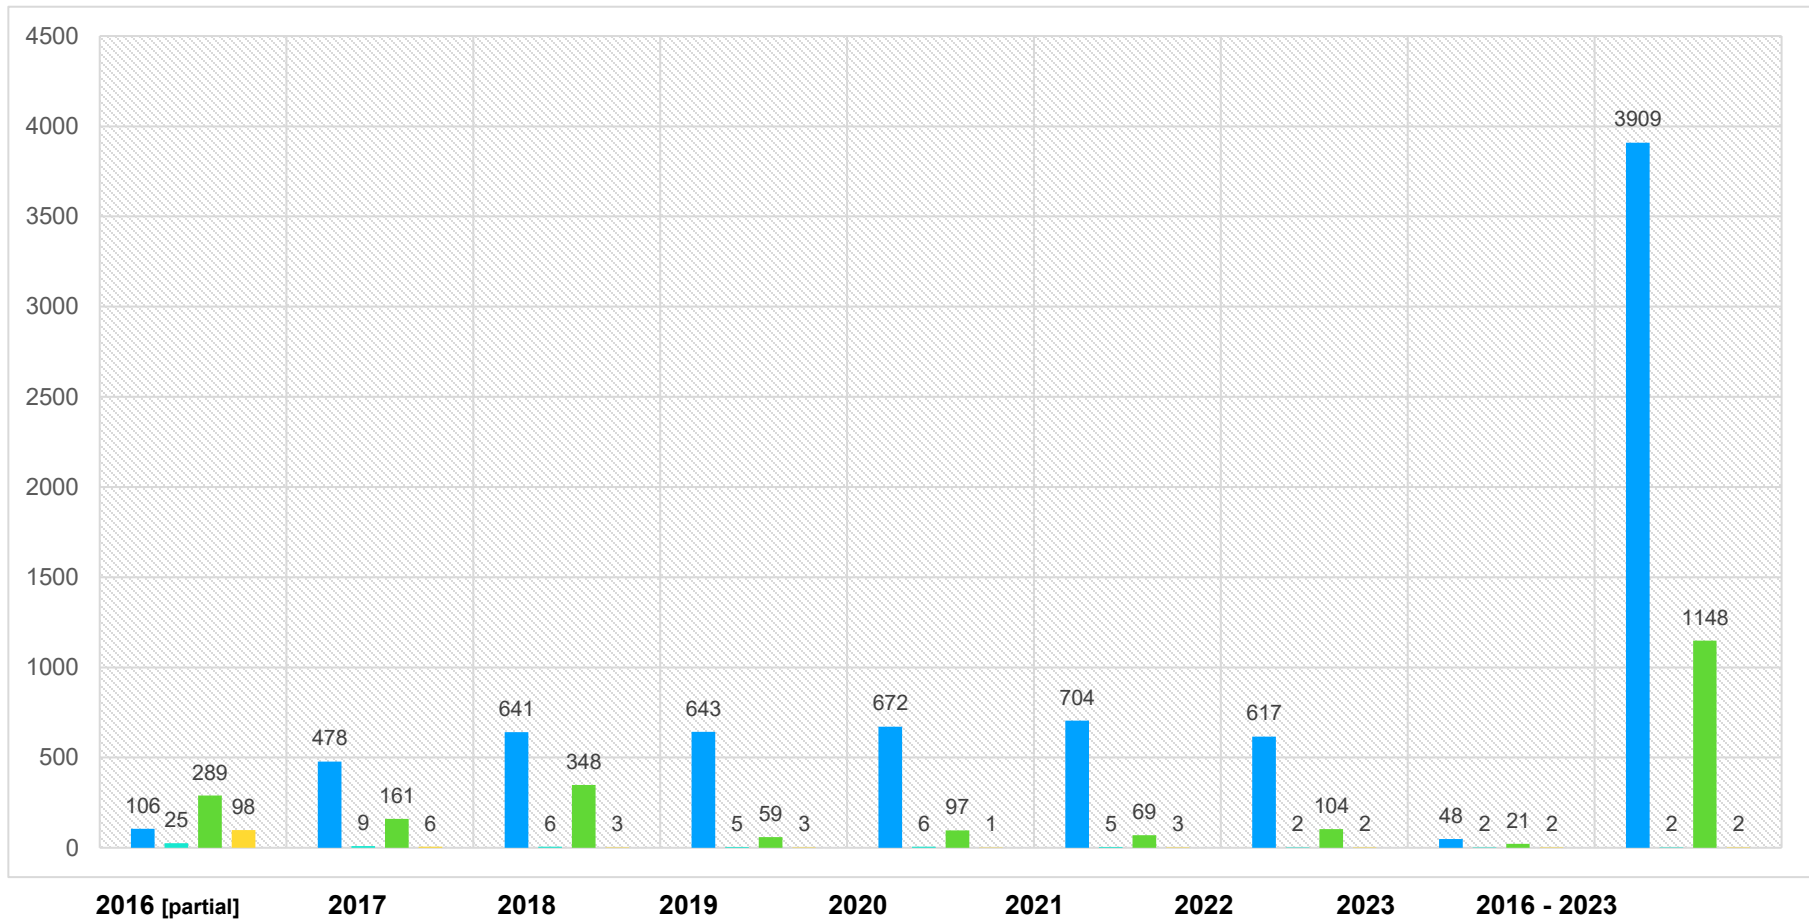

February 2023 - PPTFH Volunteer Response Team Results - Individuals and RV / Vehicles

	2016 Partial	2017	2018	2019	2020	2021	2022	2023	2016-2023
New individuals engaged - all areas	106	478	641	643	672	704	617	48	3909
Individuals living in Pacific Palisades over 1 year	25	9	6	5	6	5	2	2	2
New RV/vehicles found	289	161	348	59	97	69	104	21	1148
RV/vehicles at dwelling location over 1 year	98	6	3	3	1	3	2	2	2