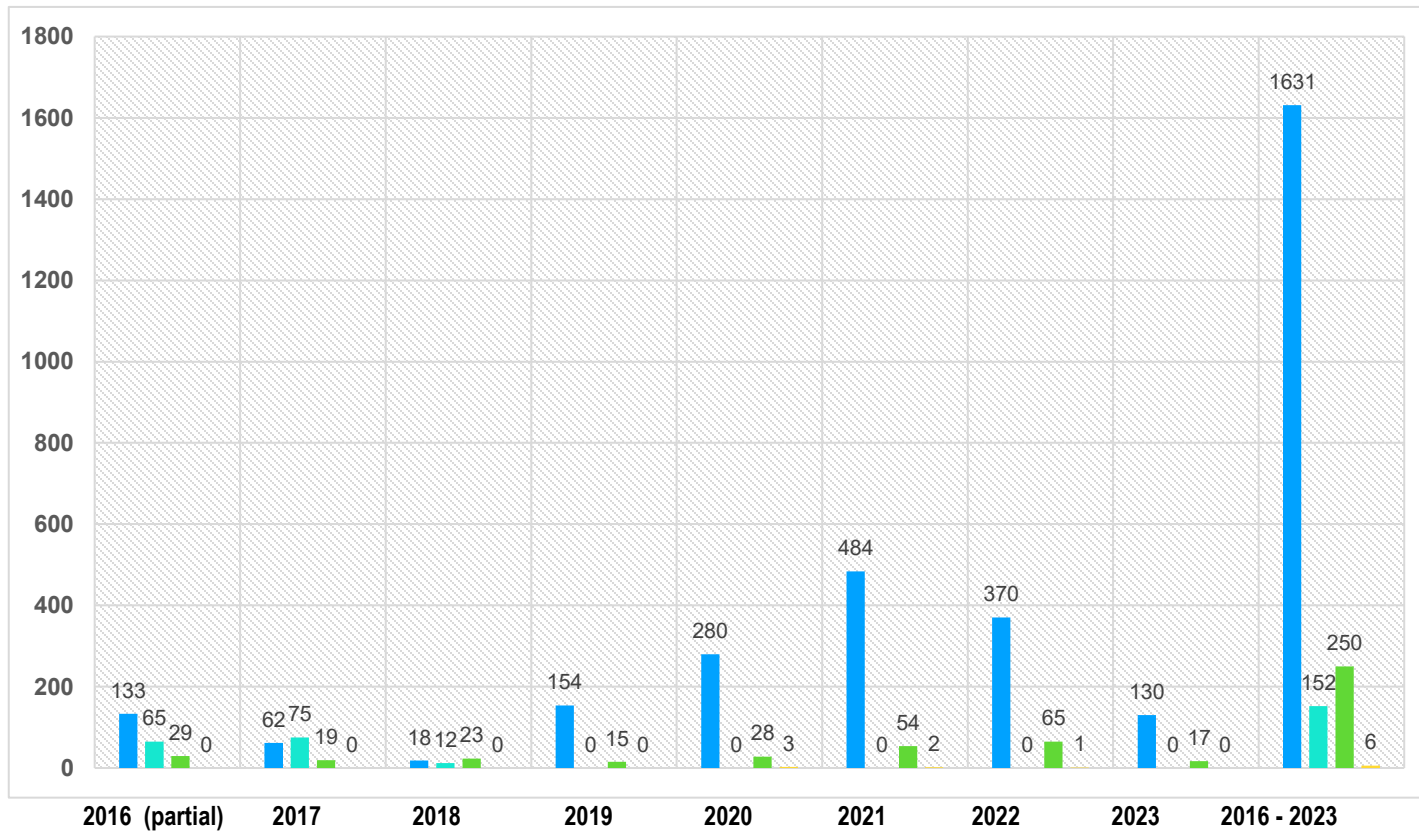

April 2023 - PPTFH Volunteer Response Team Results - Encampments

	2016 (partial)	2017	2018	2019	2020	2021	2022	2023	2016-2023
ONGOING NEW / ABANDONED ENCAMPMENTS (see below)	133	62	18	154	280	484	370	130	1631
PRE-EXISTING NEW / ABANDONED ENCAMPMENTS (see below)	65	75	12	0	0	0	0	0	152
EVIDENCE OF ILLEGAL FIRE MATERIALS (see below)	29	19	23	15	28	54	65	17	250
LAFD EXTINGUISHED HOMELESS RELATED FIRES	0	0	0	0	3	2	1	0	6