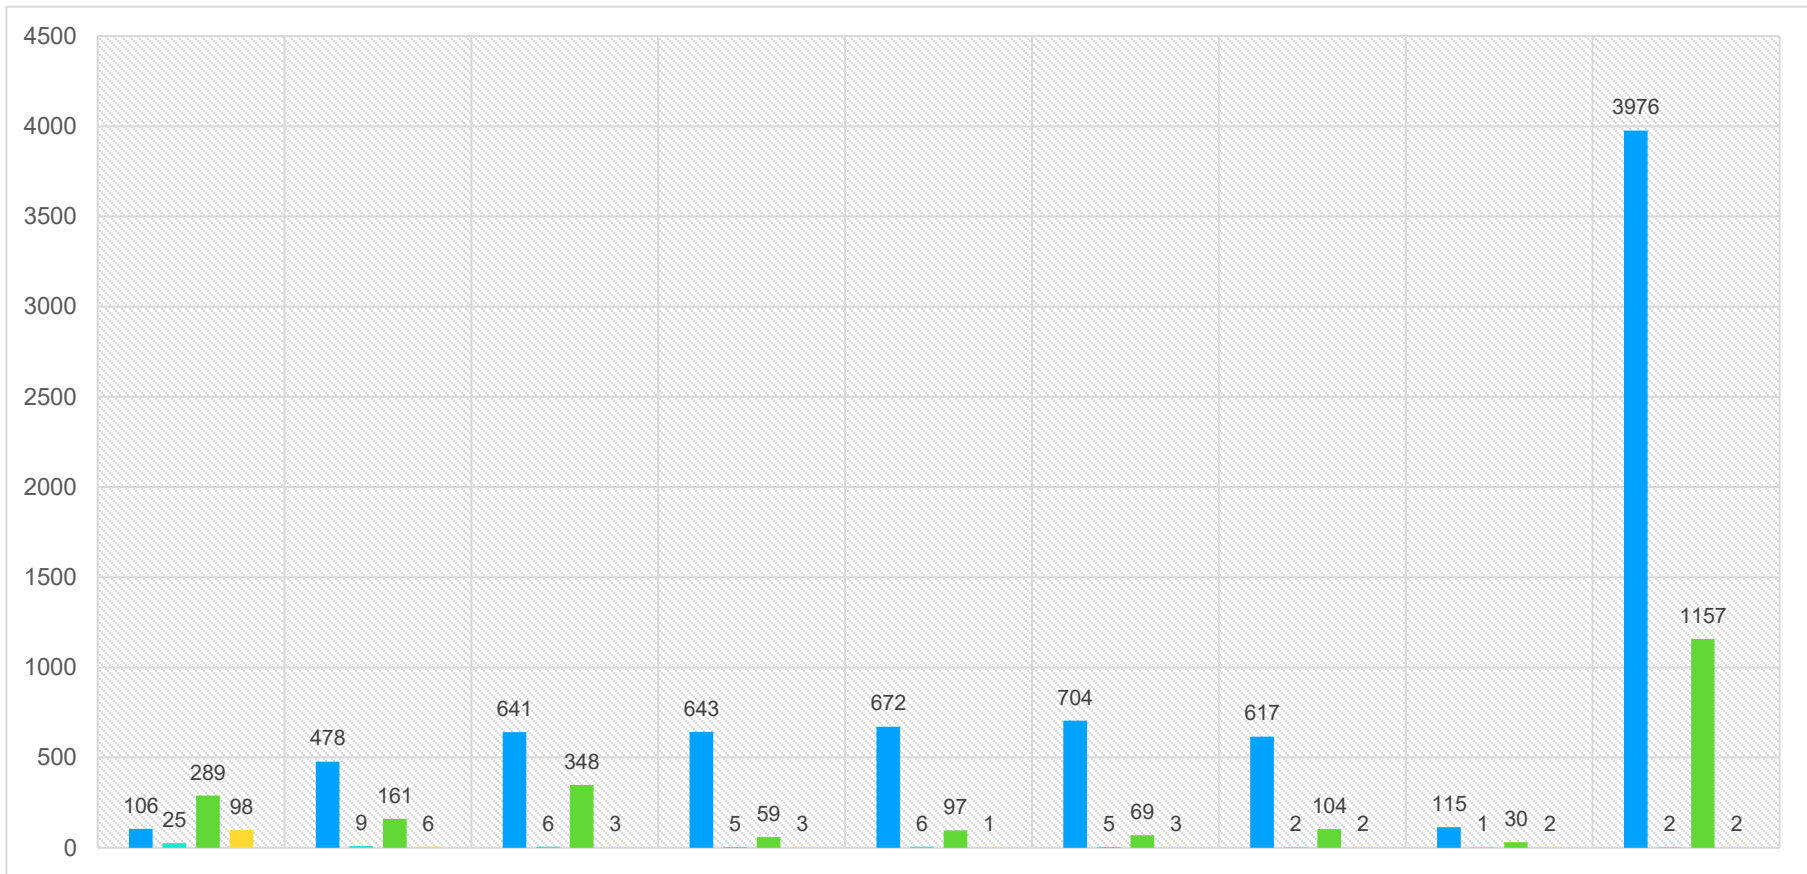

April 2023 - PPTFH Volunteer Response Team Results - Individuals and RV / Vehicles

	2016 Partial	2017	2018	2019	2020	2021	2022	2023	2016-2023
New individuals engaged - all areas	106	478	641	643	672	704	617	115	3976
Individuals living in Pacific Palisades over 1 year	25	9	6	5	6	5	2	1	2
New RV/vehicles found	289	161	348	59	97	69	104	30	1157
RV/vehicles at dwelling location over 1 year	98	6	3	3	1	3	2	2	2

- ◆ New individuals engaged - all areas
- ◆ Individuals living in Pacific Palisades over 1 year