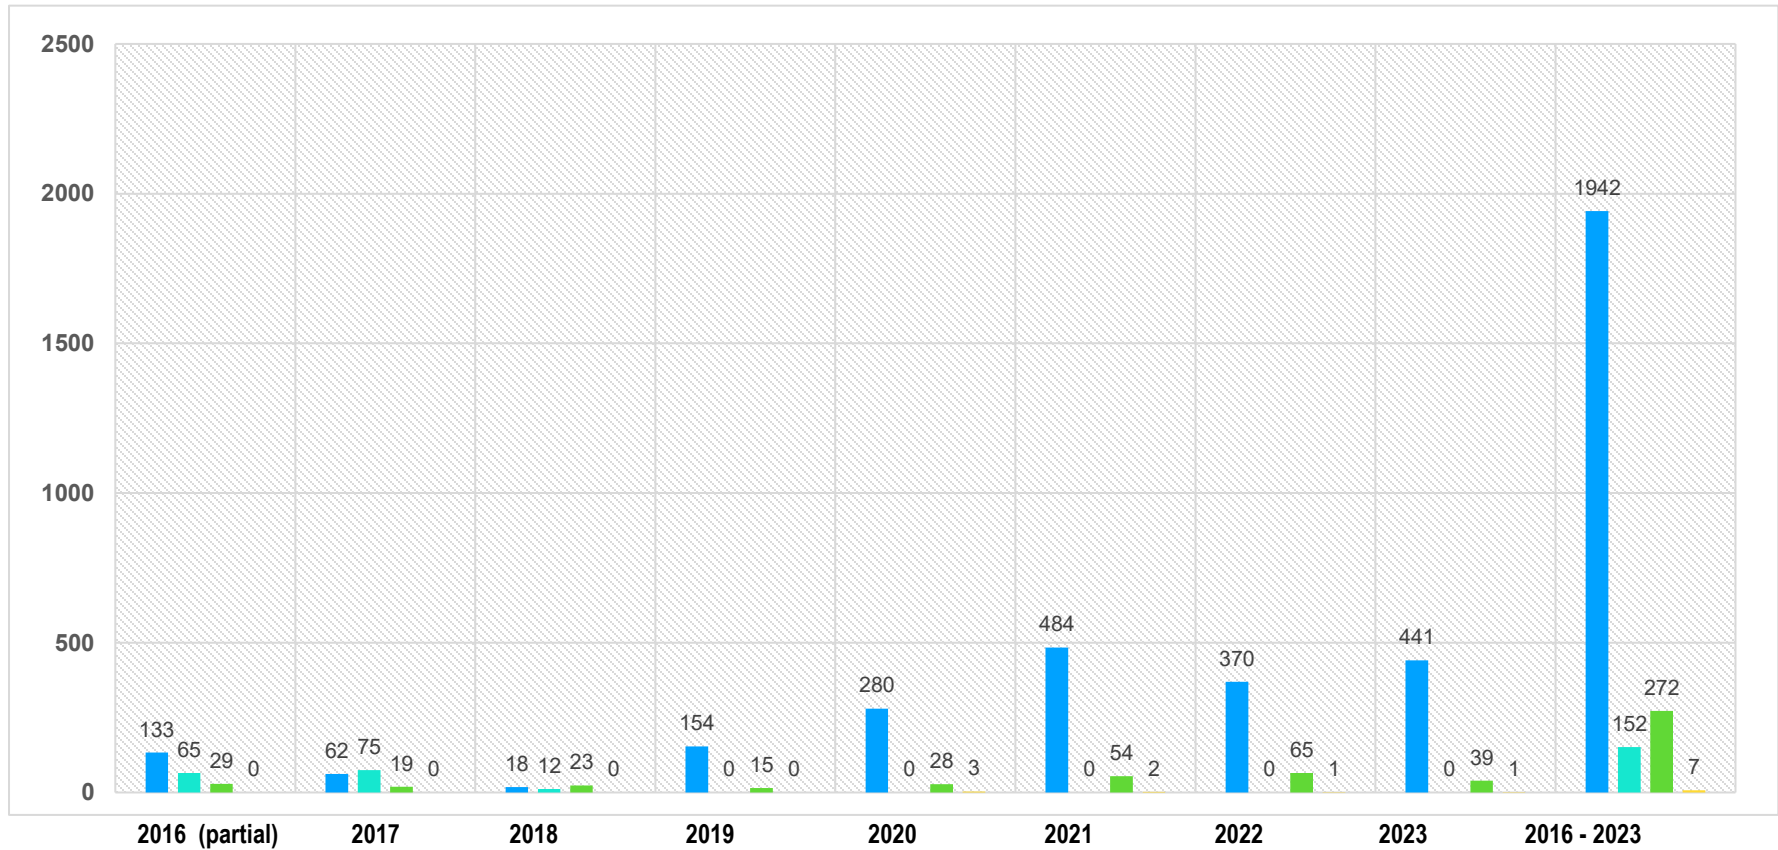

October 2023 - PPTFH Volunteer Response Team Results - Encampments

	2016 (partial)	2017	2018	2019	2020	2021	2022	2023	2016-2023
ONGOING NEW / ABANDONED ENCAMPMENTS (see below)	133	62	18	154	280	484	370	441	1942
PRE-EXISTING NEW / ABANDONED ENCAMPMENTS (see below)	65	75	12	0	0	0	0	0	152
EVIDENCE OF ILLEGAL FIRE MATERIALS (see below)	29	19	23	15	28	54	65	39	272
LAFD EXTINGUISHED HOMELESS RELATED FIRES	0	0	0	0	3	2	1	1	7

- ◆ **ONGOING / NEW ABANDONED ENCAMPMENTS:** (2016 - 2023) Remnants of new/abandoned encampments along beaches, bluffs and parks, found and cleaned up by PPTFH volunteers, Dept. of Beaches and Harbors and other community volunteers.
- ◆ **PRE-EXISTING / ABANDONED ENCAMPMENTS:** (2016 - 2018) Vacated encampments that existed prior to formation of PPTFH. The encampments, consisting of trash and hazardous materials were located in the Palisades bluffs and parks. PPTFH volunteers, assisted by the LA Conservation Corps and community volunteers, cleaned up the 185 encampments.
- ◆ **EVIDENCE OF ILLEGAL FIRE MATERIALS:** Related to either abandoned homeless encampments or general public cooking and warming fires.
- ◆ **LAFD EXTINGUISHED HOMELESS RELATED FIRES**